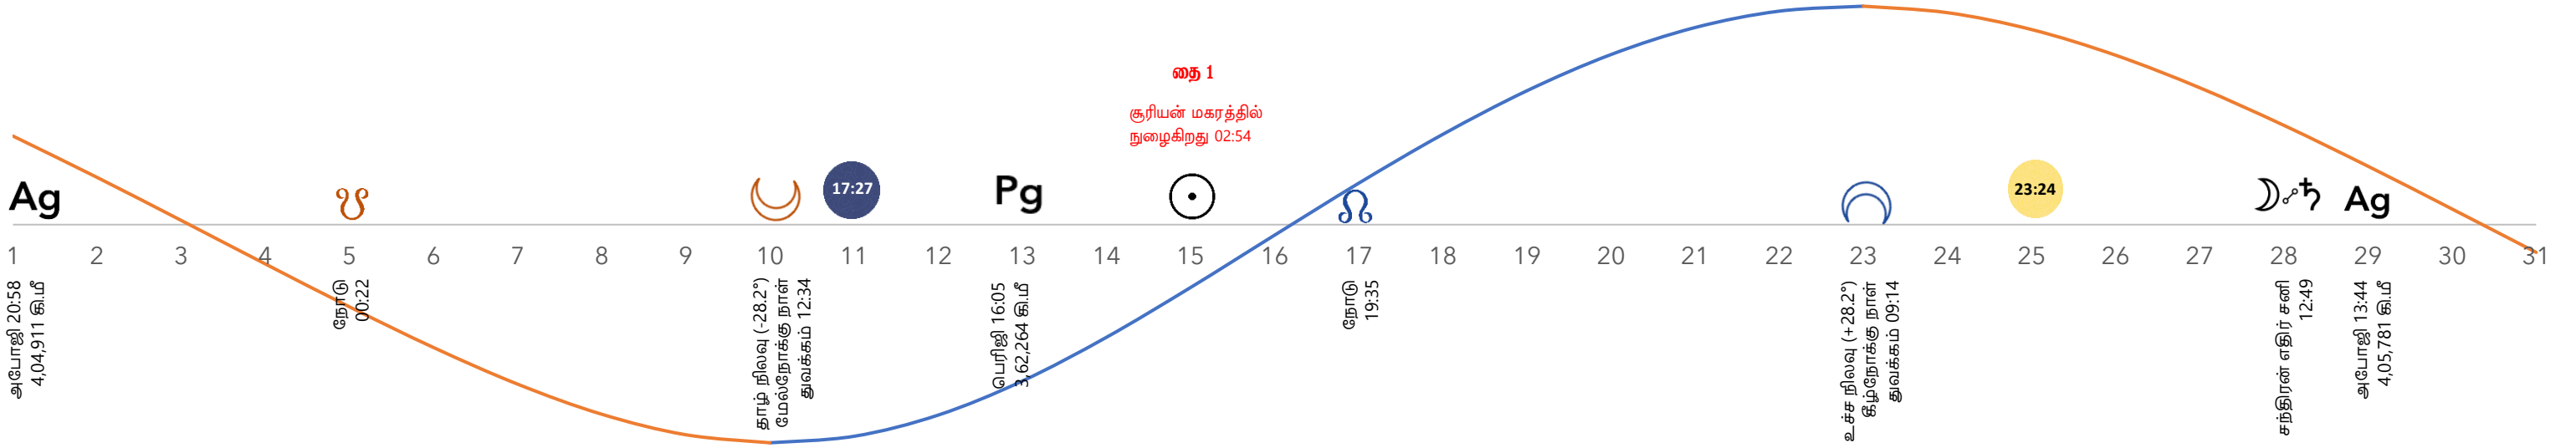

உயிரியல் வேளாண்மை நாட்காட்டி

ஜனவரி 2024

கணிதது, வடிவமைத்தவர்: டி.தனவேல் கோகுலராஜன்

94891 61339

சூரியனின்	திங்கள்	செவ்வாய்	புதன்	வியாழன்	வெள்ளி	சனி
Biodynamic calendar WhatsApp group 	1 சிம்மம் ௨ அபுஜி 20:58	2 கன்னி 18:28 ௩ மாலை 6:27 வரை ௪ மாலை 6:28 முதல்	3 கன்னி ௧	4 கன்னி ௨	5 துலாம் 06:46 ௩ காலை 6:45 வரை ௪ இரங்கு நோடு (தவிர்க்கவும்) ௦௦:22	6 துலாம் ௧
7 விருச்சிகம் 16:01 ௨ மாலை 4:00 வரை ௩ மாலை 4:01 முதல்	8 விருச்சிகம் ௧	9 தனுசு 21:11 ௨ இரவு 9:10 வரை ௩ இரவு 9:11 முதல்	10 தனுசு ௧	11 மகரம் 23:04 ௨ இரவு 11:03 வரை ௩ இரவு 11:04 முதல் ௪ அமாவாசை 17:27	12 மகரம் ௧	13 கும்பம் 23:34 ௨ இரவு 11:33 வரை ௩ இரவு 11:34 முதல் ௪ பெரிஜி (தவிர்க்கவும்) 16:05
14 கும்பம் ௧	15 கும்பம் ௧	16 மீனம் 00:37 ௨ இரவு 12:36 வரை ௩ இரவு 12:37 முதல்	17 மீனம் ௧	18 மேஷம் 03:33 ௨ இரவு 3:32 வரை ௩ இரவு 3:33 முதல்	19 மேஷம் ௧	20 ரிஷபம் 08:52 ௨ காலை 8:51 வரை ௩ காலை 8:52 முதல்
21 ரிஷபம் ௧	22 மிதுனம் 16:22 ௨ மாலை 4:21 வரை ௩ மாலை 4:22 முதல்	23 மிதுனம் ௧	24 மிதுனம் ௧	25 கடகம் 01:46 ௨ இரவு 1:45 வரை ௩ இரவு 1:46 முதல் ௪ பெளர்ணமி 23:24	26 கடகம் ௧	27 சிம்மம் 13:01 ௨ மதியம் 13:00 வரை ௩ மதியம் 13:01 முதல்
28 சிம்மம் ௧	29 சிம்மம் ௧	30 கன்னி 01:44 ௨ இரவு 1:43 வரை ௩ இரவு 1:44 முதல்	31 கன்னி ௧			

வேளாண் குறிப்புகள்